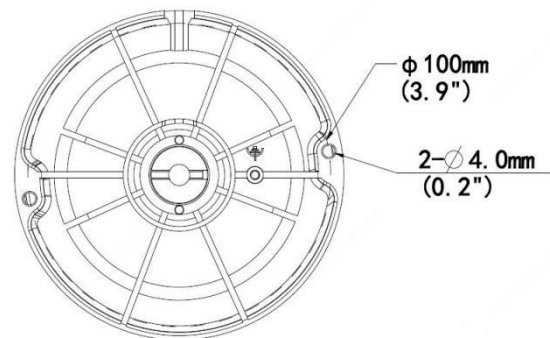

Safety	CE LVD (EN 62368-1:2014+A11:2017) CB (IEC 62368-1:2014) UL (UL 62368-1, 2nd Ed., Issue Date: 2014-12-01)
Environment	CE-RoHS (2011/65/EU;(EU)2015/863); WEEE (2012/19/EU); Reach (Regulation (EC) No 1907/2006)
Protection	IP67 (IEC 60529:1989+AMD1:1999+AMD2:2013) IK10 (IEC 62262:2002)
General	
Power	DC 12V±25%, PoE (IEEE 802.3af)
	Power consumption: Max 4.5W
Power Interface	∅ 5.5mm coaxial power plug
Dimensions (∅ x H)	∅108.7 x 81.1mm (∅4.3" x 3.2")
Weight	0.425kg (0.93lb)
Material	Metal
Working Environment	-30°C ~ 60°C (-22°F ~ 140°F), Humidity: ≤95% RH (non-condensing)
Storage Environment	-30°C ~ 60°C (-22°F ~ 140°F), Humidity: ≤95% RH (non-condensing)
Surge Protection	4KV
Reset Button	N/A

Dimensions

Accessories

TR-JB03-G-IN

Junction Box

TR-UP06-IN

Pole Mount

TR-JB07/WM03-G-IN

Wall Mount

TR-A01-IN

Waterproof Joint

TR-WM03-D-IN

Wall Mount

TR-SE24-IN

Pendant Mount

TR-UM06-E-IN

cline Ceiling Mount

TR-SE24-A-IN

Pendant Mount