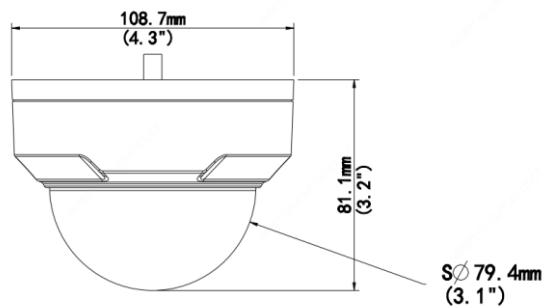

Safety	CE LVD (EN 62368-1:2014+A11:2017) CB (IEC 62368-1:2014) UL (UL 62368-1, 2nd Ed., Issue Date: 2014-12-01)
Environment	CE-RoHS (2011/65/EU;(EU)2015/863); WEEE (2012/19/EU); Reach (Regulation (EC) No 1907/2006)
Protection	IP67 (IEC 60529:1989+AMD1:1999+AMD2:2013) IK10 (IEC 62262:2002)
General	
Power	DC 12V±25%, PoE (IEEE 802.3af)
	Power consumption: Max 4.5W
Power Interface	∅ 5.5mm coaxial power plug
Dimensions (∅ x H)	∅108.7 x 81.1mm (∅4.3" x 3.2")
Weight	0.425kg (0.93lb)
Material	Metal
Working Environment	-30°C ~ 60°C (-22°F ~ 140°F), Humidity: ≤95% RH (non-condensing)
Storage Environment	-30°C ~ 60°C (-22°F ~ 140°F), Humidity: ≤95% RH (non-condensing)
Surge Protection	4KV
Reset Button	N/A

Dimensions

Accessories

TR-JB03-G-IN

Junction Box

TR-UP06-IN

Pole Mount

TR-JB07/WM03-G-IN

Wall Mount

TR-A01-IN

Waterproof Joint

TR-WM03-D-IN

Wall Mount

TR-SE24-IN

Pendant Mount

TR-UM06-E-IN

cline Ceiling Mount

TR-SE24-A-IN

Pendant Mount