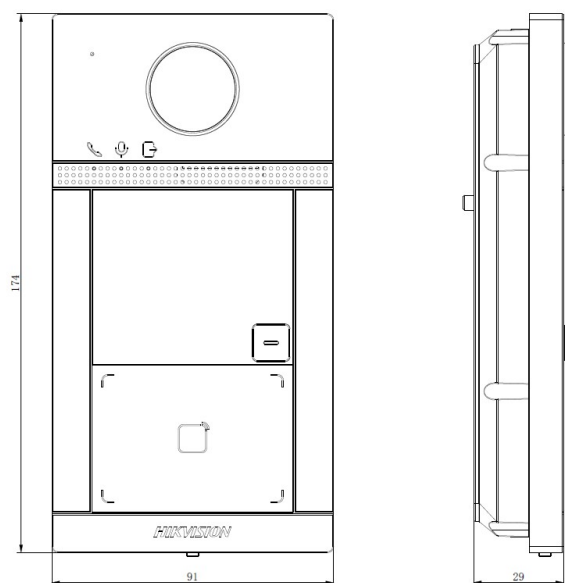

Received frequency	2.4 to 2.4835GHz
Transmitted frequency	2.4 to 2.4835 GHz
Bandwidth	20/40 MHz
Frequency power	802.11b:15 dBm +/- 1.5 dBm 802.11g:15 dBm +/- 1.5 dBm 802.11n(ht20):14 dBm +/- 1.5 dBm 802.11n(ht40):12 dBm +/- 1.5 dBm

Authentication	
Card reading frequency	13.56 MHz

Device interfaces	
Alarm input	4
Network interface	1
TAMPER	1
Exit button	2 Max.
RS-485	1
USB	0
Wiegand	0
TF card	1 (reserved)
Alarm output	0
Lock control	2
Door contact input	2
Power interface	1

General	
Button	1
Installation	Surface mounting
Indicator	3
Weight	380 g
Protective level	IP65, IK08
Working temperature	-40°C to 53°C (-40°F to 127.4°F)
Working humidity	10% to 95%
Dimensions	174 mm × 91 mm × 29 mm
Battery	/
Application environment	Outdoor
Power consumption	< 10 W

Language	English, French, Portuguese, Portuguese (Brazil), Spanish, Russian, German, Italian, Polish, Arabic, Turkish, Vietnamese, Hungarian, Dutch, Romanian, Czech, Bulgarian, Ukrainian, Croatian, Serbian, Greek, Slovak

Available Model

DS-KV8113-WME1(C), DS-KV8113-WME1(C)/DS-KIS604

Dimension

Unit: mm