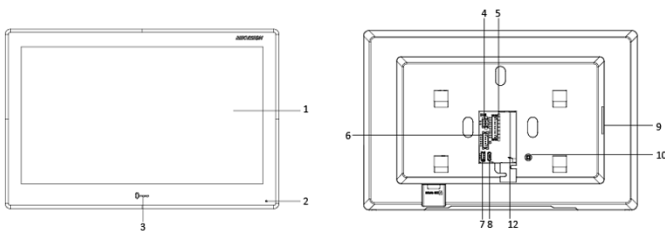

Physical Interface

No.	Description	No.	Description
1	Screen	7	Debugging Port
2	Microphone	8	microUSB Interface
3	Unlock Button	9	Loudspeaker
4	Power Supply Interface	10	Reserved
5	Alarm Terminals	11	TAMPER
6	RS-485/Relay Interface	12	Network Interface

Specification

System parameters

Operating system	Embedded Android operation system
ROM	8 GB Emmc
RAM	2 GB
CPU	Embedded processor

Display parameters

Screen size	10.1-inch
Operation method	Capacitive touch screen
Type	Colorful IPS
Resolution	1024 × 600

Video parameters

Lens	/
Resolution	/
FOV	/
WDR	/
Video compression standard	/
Focal length	/

Audio parameters

Audio compression standard	G.711 U, G.711 A