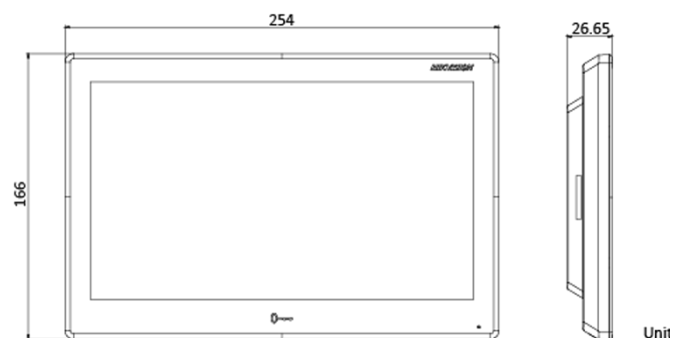

Device interfaces

Alarm input	8
Network interface	1 RJ-45 10/100 Mbps self-adaptive
TAMPER	/
RS-485	1
TF card	Reserverd
Alarm output	1 relay output, 1 alarm output
Power interface	1

General

Button	/
Installation	Surface mounting
Indicator	/
Weight	Without package: 875 g With package: 1060 g
Protective level	/
Working temperature	-10 ° C to 50 ° C (14 ° F to 122 ° F)
Working humidity	10% to 90%
Dimensions	254 mm × 166 mm × 26.65 mm (10.0" × 6.54" × 1.05")
Battery	/

Available Model

DS-KH9510-WTE1(B)

Dimension

Headquarters

No.555 Qianmo Road, Binjiang District,
Hangzhou 310051, China
T +86-571-8807-5998
www.hikvision.com

Follow us on social media to get the latest product and solution information.