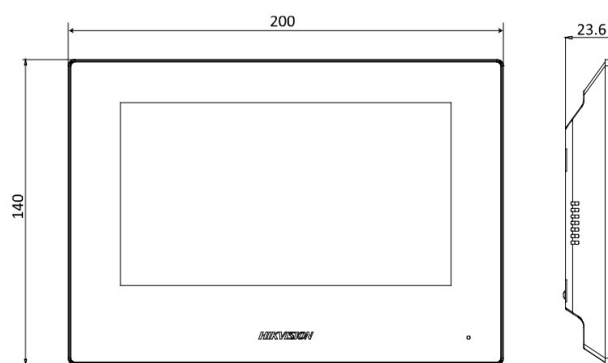

### Key Feature

- New UI V2.0: User friendly design
- 7-inch colorful touch screen with resolution 1024 × 600
- Standard PoE
- Stores messages and capture pictures in the TF card
- Remote unlocking via the client software or the mobile client
- Views live videos of door stations and linked cameras

### Specification

System parameters	
Operating system	Embedded Linux operation system
ROM	32 MB
RAM	128 MB
CPU	Embedded processor
Display parameters	
Screen size	7-inch colorful TFT screen
Operation method	Capacitive touch screen
Type	Colorful TFT screen
Resolution	1024 × 600
Video parameters	
Lens	/
Resolution	/
FOV	/
WDR	/
Video compression standard	DS-KH6320-WTE1
Focal length	/

Device interfaces	
Alarm input	8-ch alarm inputs
Network interface	1 RJ-45 10/100 Mbps self-adaptive
TAMPER	/
RS-485	1
USB	/
TF card	Max to 128 G, SD 2.0 or lower version
Alarm output	2
Power interface	1
General	
Button	0
Installation	Surface mounting
Indicator	0
Weight	With package: 683 g Without package: 355 g
Protective level	/
Working temperature	-10 ° C to 55 ° C (14 ° F to 131 ° F)
Working humidity	10% to 90%
Dimensions	200 mm × 140 mm × 15.1 mm (7.9" × 5.5" × 0.6")
Battery	/
Application environment	Indoor
Power consumption	≤ 6 W
Language	English, French, Portuguese (Brazil), Spanish, Russian, German, Italian, Polish, Arabic, Turkish, Vietnamese, Hungarian, Dutch, Romanian, Czech, Bulgarian, Ukrainian, Croatian, Serbian, Greek, Portuguese, Slovak

## Dimension