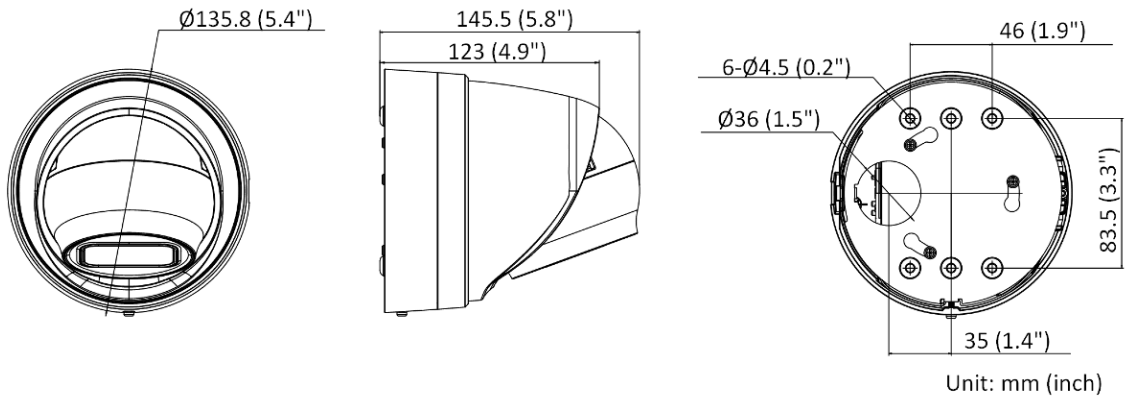

▪ **Available Model**

DS-2CD2H46G2-IZS (2.8 to 12 mm)

▪ **Dimension**

▪ **Accessory**

▪ **Optional**

DS-1273ZJ-135

Wall Mount