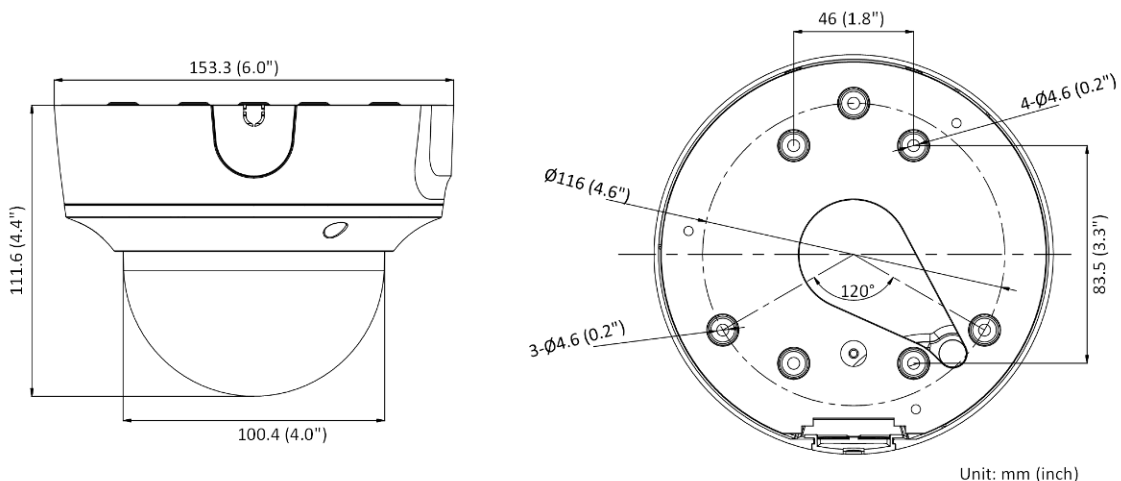

▪ **Typical Application**

Hikvision products are classified into three levels according to their anti-corrosion performance. Refer to the following description to choose for your using environment.

This model has NO SPECIFIC PROTECTION.

Level	Description
Top-level protection	Hikvision products at this level are equipped for use in areas where professional anti-corrosion protection is a must. Typical application scenarios include coastlines, docks, chemical plants, and more.
Moderate protection	Hikvision products at this level are equipped for use in areas with moderate anti-corrosion demands. Typical application scenarios include coastal areas about 2 kilometers (1.24 miles) away from coastlines, as well as areas affected by acid rain.
No specific protection	Hikvision products at this level are equipped for use in areas where no specific anti-corrosion protection is needed.

▪ **Dimension**