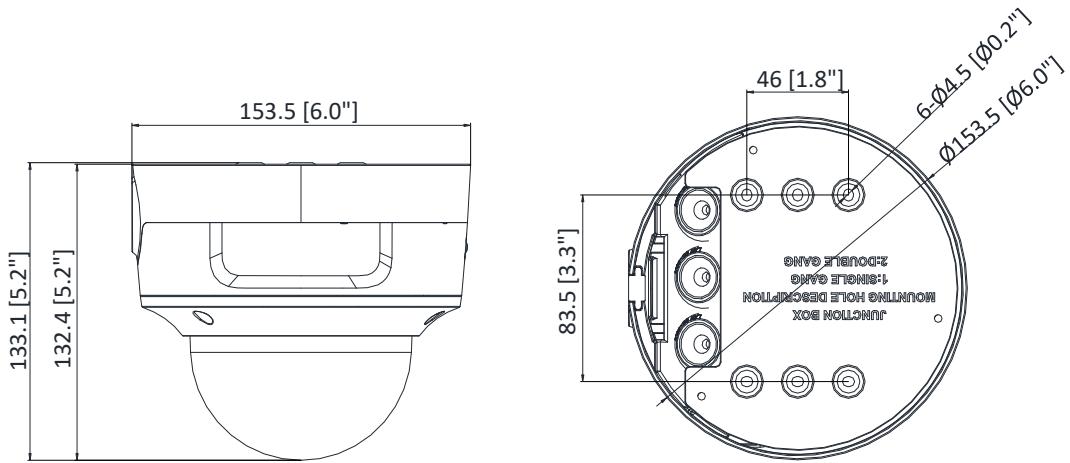

Startup and Operating Conditions	-30 °C to 60 °C (-22 °F to 140 °F). Humidity 95% or less (non-condensing)
Power Supply	12 VDC ± 25%, reverse polarity protection PoE: 802.3af , class 3
Power Consumption and Current	12 VDC, 0.9 A, max. 10.8 W PoE: (802.3af, 36 V to 57 V), 0.36 A to 0.23 A, max. 12.9 W
Power Interface	Two-core terminal block
Material	Metal
Camera Dimension	Ø153.5 × 133.1 mm (6.0" × 5.2")
Package Dimension	244 × 174 × 173 mm (9.6" × 6.9" × 6.8")
Camera Weight	Approx. 830 g (1.8 lb.)
With Package Weight	Approx. 1709 g (3.8 lb.)
Linkage Method	Upload to NAS/memory card, notify surveillance center, trigger record, trigger capture, audible warning
Web Client Language	33 languages English, Russian, Estonian, Bulgarian, Hungarian, Greek, German, Italian, Czech, Slovak, French, Polish, Dutch, Portuguese, Spanish, Romanian, Danish, Swedish, Norwegian, Finnish, Croatian, Slovenian, Serbian, Turkish, Korean, Traditional Chinese, Thai, Vietnamese, Japanese, Latvian, Lithuanian, Portuguese (Brazil), Ukrainian
General Function	Anti-flicker, heartbeat, mirror, privacy masks, flash log, password reset via e-mail, pixel counter
Software Reset	Yes
Approval	
EMC	FCC (47 CFR Part 15, Subpart B); CE-EMC (EN 55032: 2015, EN 61000-3-2: 2014, EN 61000-3-3: 2013, EN 50130-4: 2011 +A1: 2014); RCM (AS/NZS CISPR 32: 2015); IC (ICES-003: Issue 6, 2016); KC (KN 32: 2015, KN 35: 2015)
Safety	UL (UL 60950-1); CB (IEC 60950-1:2005 + Am 1:2009 + Am 2:2013); CE-LVD (EN 60950-1:2005 + Am 1:2009 + Am 2:2013); BIS (IS 13252(Part 1):2010+A1:2013+A2:2015); LOA (IEC/EN 60950-1)
Environment	CE-ROHS (2011/65/EU); WEEE (2012/19/EU); REACH (Regulation (EC) No 1907/2006)
Protection	Ingression protection: IP66 (IEC 60529-2013), IK10(IEC 62262:2002)

▪ Available Model

DS-2CD2746G2-IZS(2.8 to 12 mm)

▪ **Dimension**

Unit: mm (inch)

▪ **Accessory**

DS-1473ZJ-155
Wall Mount

DS-1476ZJ-SUS
Corner Mount

DS-1471ZJ-155
Pendent Mount