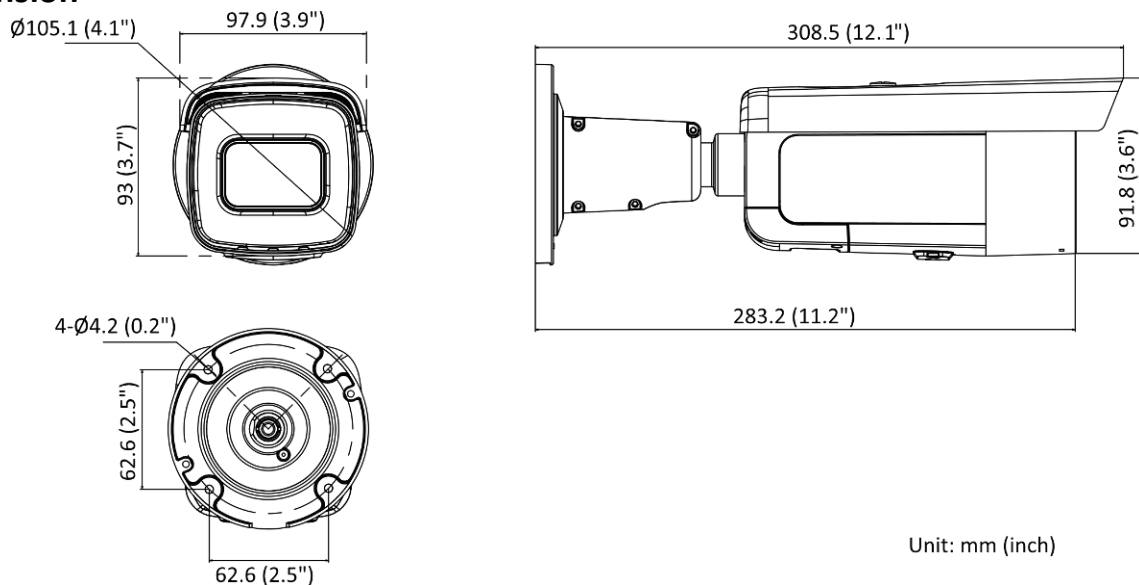

▪ **Typical Application**

Hikvision products are classified into three levels according to their anti-corrosion performance. Refer to the following description to choose for your using environment.

This model has NO SPECIFIC PROTECTION.

Level	Description
Top-level protection	Hikvision products at this level are equipped for use in areas where professional anti-corrosion protection is a must. Typical application scenarios include coastlines, docks, chemical plants, and more.
Moderate protection	Hikvision products at this level are equipped for use in areas with moderate anti-corrosion demands. Typical application scenarios include coastal areas about 2 kilometers (1.24 miles) away from coastlines, as well as areas affected by acid rain.
No specific protection	Hikvision products at this level are equipped for use in areas where no specific anti-corrosion protection is needed.

▪ **Dimension**

Unit: mm (inch)

▪ **Accessory**

▪ **Optional**

DS-1276ZJ-SUS Corner Mount	DS-1260ZJ Junction Box	DS-1275ZJ-S-SUS Vertical Pole Mount	DS-1280ZJ-S Junction Box