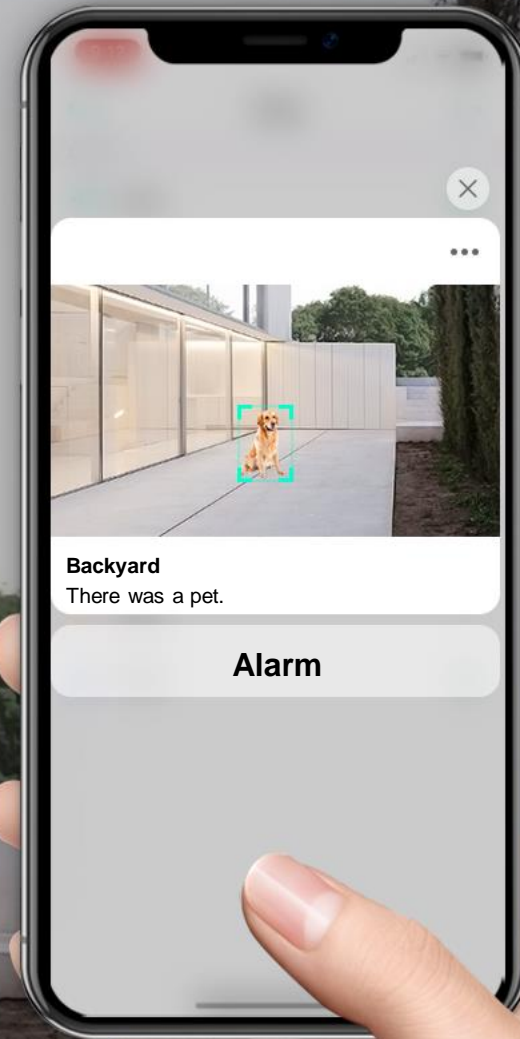

360° full view, further peace of mind.

Control the camera angle in the app, with a rotation angle of 355° horizontally and 90° vertically easily covering a 360° field of view.

**High-gain antenna, stable
transmission.**

Switch night vision mode in the app.

IP65 Waterproof and Dustproof

No stress for outdoor guards.

IP65 Waterproof and Dustproof

Strict waterproof test in compliance with the international standard Seiko Manufacturing.
Regardless of weather conditions, keep you safe 24/7.

App Control

View what's happening around your house through the app.
Easy live stream and video playback.

Two-way Audio

Video Playback

Universal Usage

Remote Control

Multi-user Sharing

PIR sensing and triggering, with the help of cloud-based intelligence, are more than just a little bit smarter.

PIR sensing technology + cloud image analysis

PIR triggers the camera, and real-time analysis is done in the cloud and notifications are pushed to the app instantly.

Advanced AI technology. The ability to think makes it different.