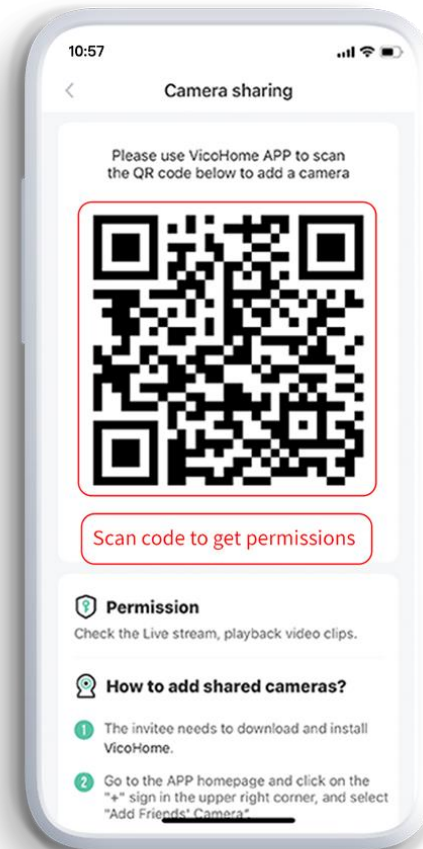

Easy to share access with family and friends.

Access can be shared through the mobile app.
Family and friends can scan the code to get camera access fast and easily.

Camera Sharing

Scan Code for Access

Alternative Methods of Storage