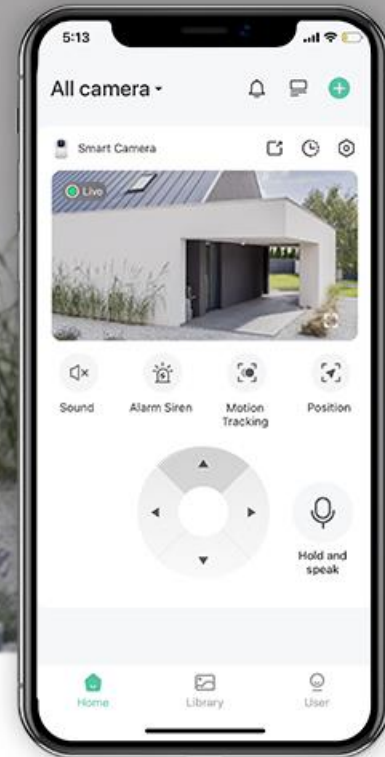

Smart Pan & Tilt Camera —

CQ1

360° View for Further Peace of Mind

Twelve Functional Configurations

1080P Image
Quality

Wireless
Connections

100% Wireless
Design

PIR Detection

Two-way
Intercom

Waterproof and
Dustproof

Activity Zone

Full Color
Night Vision

Rechargeable
Battery

Phone Monitoring

AI Functions

7-day Free Cloud
Storage

360° full view, further peace of mind.

Control the camera angle in the app, with a rotation angle of 355° horizontally and 90° vertically easily covering a 360° field of view.

**High-gain antenna, stable
transmission.**