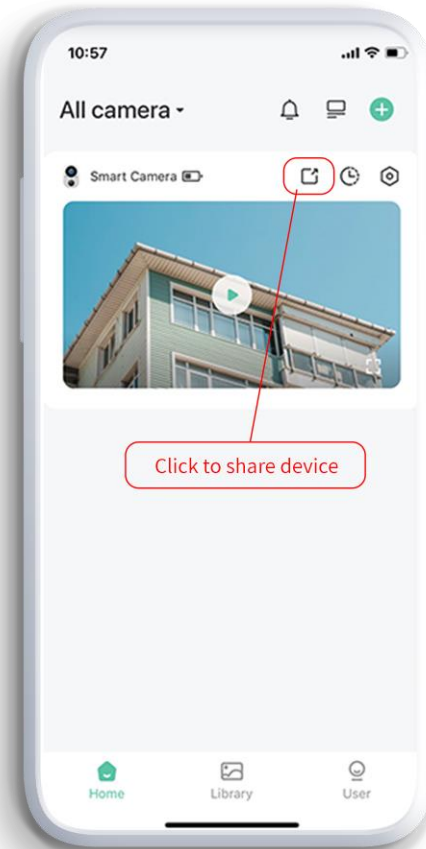

360° full view, further peace of mind.

Control the camera angle in the app, with a rotation angle of 355° horizontally and 90° vertically easily covering a 360° field of view.

**High-gain antenna, stable
transmission.**

Package deliver notification

Vehicle parking alert

Two-way audio for live communication.

With the built-in waterproof and dustproof microphone and Hi-Fi speaker, you can warn remotely to stop the loss in case of an emergency. For family and friends, live chat to experience intimate interactions, regardless of time and location.

Easy to share access with family and friends.

Access can be shared through the mobile app.
Family and friends can scan the code to get camera access fast and easily.

Camera Sharing

Scan Code for Access

Alternative Methods of Storage