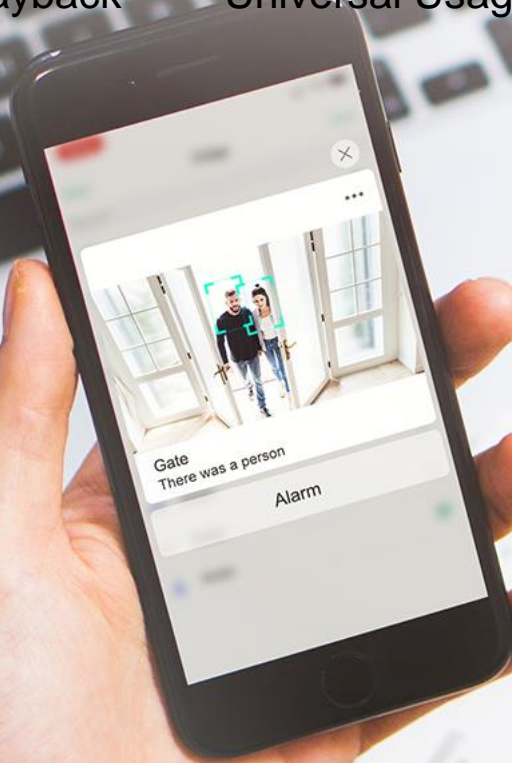

Switch night vision mode in the app.

IP65 Waterproof and Dustproof

No stress for outdoor guards.

IP65 Waterproof and Dustproof

Strict waterproof test in compliance with the international standard Seiko Manufacturing.
Regardless of weather conditions, keep you safe 24/7.

App Control

View what's happening around your house through the app.
Easy live stream and video playback.

Two-way Audio

Video Playback

Universal Usage

Remote Control

Multi-user Sharing

PIR sensing and triggering, with the help of cloud-based intelligence, are more than just a little bit smarter.

PIR sensing technology + cloud image analysis

PIR triggers the camera, and real-time analysis is done in the cloud and notifications are pushed to the app instantly.

Advanced AI technology. The ability to think makes it different.

Object recognition and behavior analysis.

AI recognition and analysis algorithms intelligently distinguish humans, vehicles, pets with detailed analysis results of passing, staying or leaving, etc.

Notifications are pushed to the app instantly, keeping you informed of what's happening wherever you are.