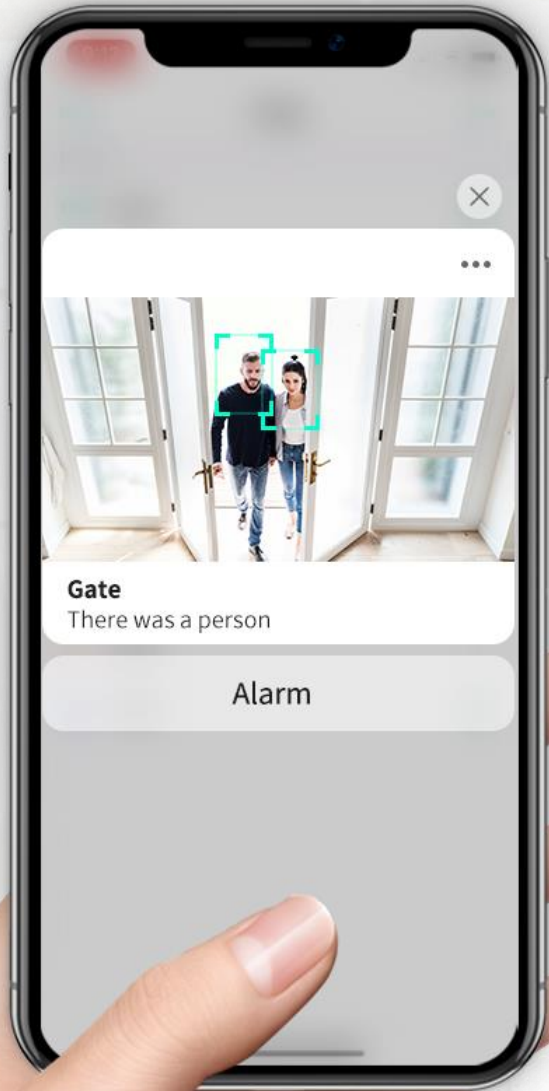

Smart Notification

Set targeted category in the app, and the cloud AI system will only push notifications when the targets are detected. No more redundant pushes.

Push activities of humans