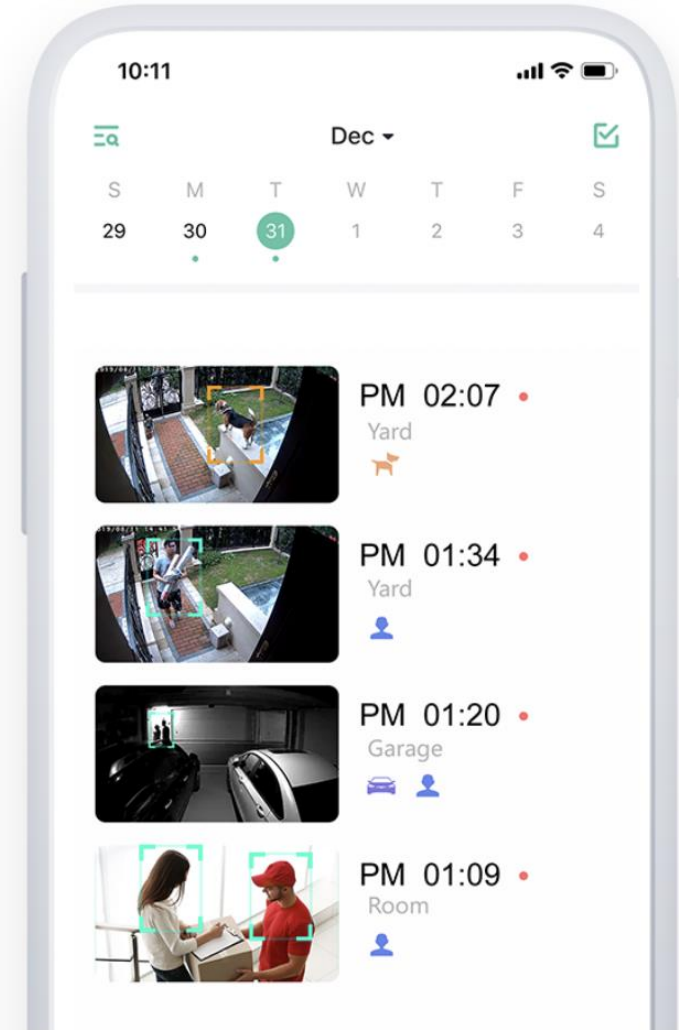

360° full view, further peace of mind.

Control the camera angle in the app, with a rotation angle of 355° horizontally and 90° vertically easily covering a 360° field of view.

**High-gain antenna, stable
transmission.**

App Control

View what's happening around your house through the app.
Easy live stream and video playback.

Two-way Audio

Video Playback

Universal Usage

Remote Control

Multi-user Sharing

PIR sensing and triggering, with the help of cloud-based intelligence, are more than just a little bit smarter.

Object recognition and behavior analysis.

AI recognition and analysis algorithms intelligently distinguish humans, vehicles, pets with detailed analysis results of passing, staying or leaving, etc.

Notifications are pushed to the app instantly, keeping you informed of what's happening wherever you are.

Human Recognition

Pet Identification

Vehicle Identification

Package Inspection

Activity Zone

Accurately draw customized activity zones in the mobile app.
Irrelevant information outside the area would be filtered.
The key area, the key focus.