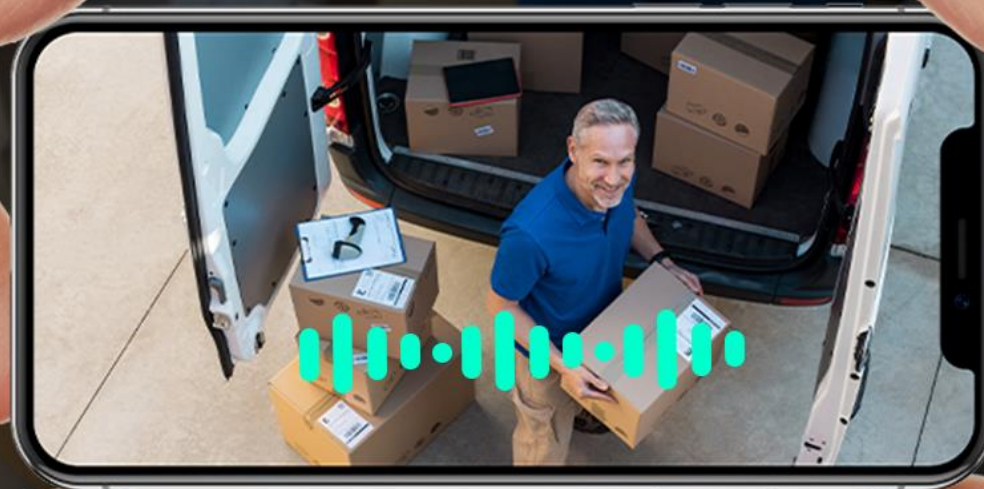

Two-way audio for live communication.

With the built-in waterproof and dustproof microphone and Hi-Fi speaker, you can warn remotely to stop the loss in case of an emergency. For family and friends, live chat to experience intimate interactions, regardless of time and location.