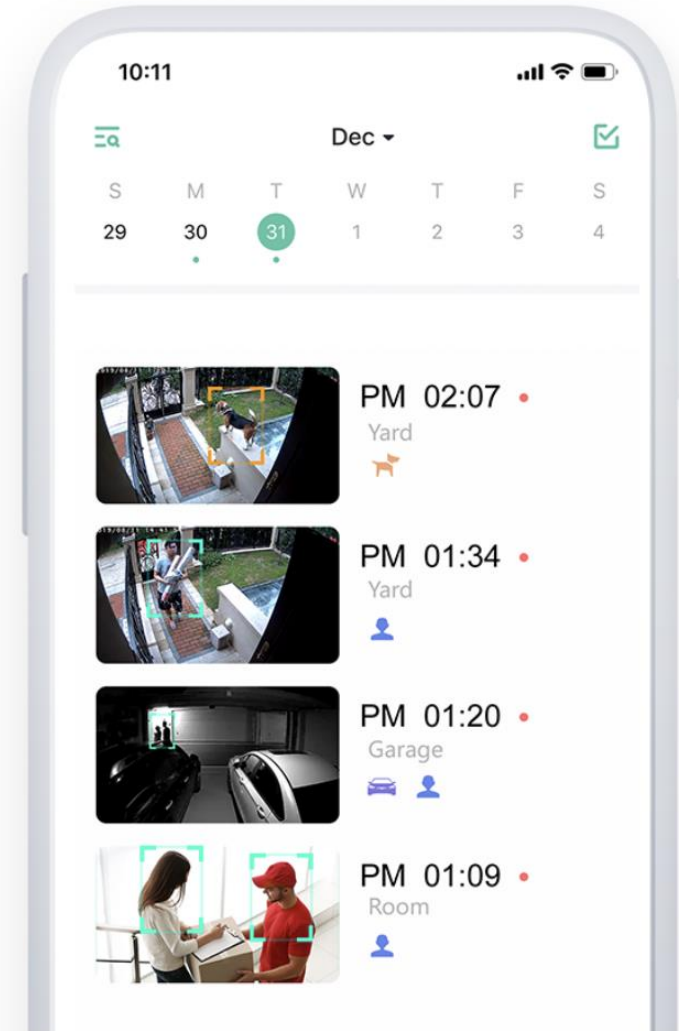

## Object recognition and behavior analysis.

AI recognition and analysis algorithms intelligently distinguish humans, vehicles, pets with detailed analysis results of passing, staying or leaving, etc.

Notifications are pushed to the app instantly, keeping you informed of what's happening wherever you are.

# Activity Zone

Accurately draw customized activity zones in the mobile app.  
Irrelevant information outside the area would be filtered.  
The key area, the key focus.