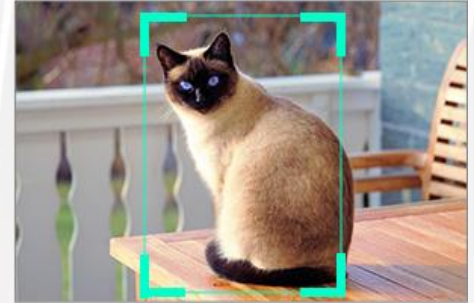

Push activities of pets