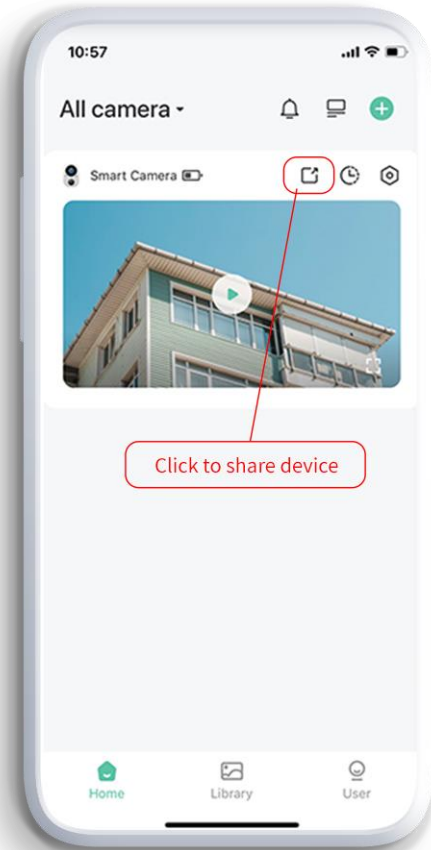

# Two-way audio for live communication.

With the built-in waterproof and dustproof microphone and Hi-Fi speaker, you can warn remotely to stop the loss in case of an emergency. For family and friends, live chat to experience intimate interactions, regardless of time and location.

# Easy to share access with family and friends.

Access can be shared through the mobile app.  
Family and friends can scan the code to get camera access fast and easily.

Camera Sharing

Scan Code for Sharing