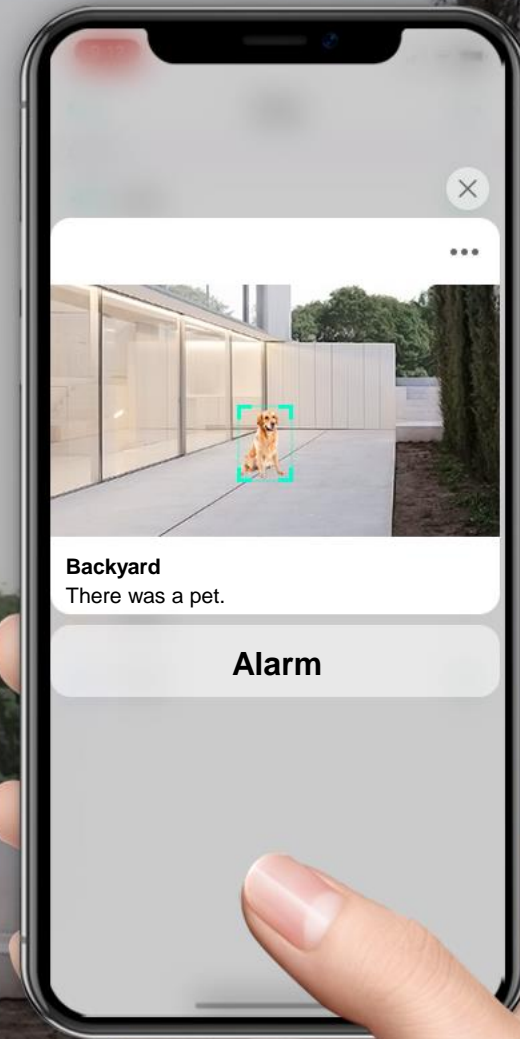

## Normal Mode

Built-in IR LED array. Night vision range up to 7-10 m.

Switch night vision mode in the app.

# IP65 Waterproof and Dustproof

No stress for outdoor guards.

IP65 Waterproof and Dustproof

Strict waterproof test in compliance with the international standard Seiko Manufacturing.  
Regardless of weather conditions, keep you safe 24/7.

# App Control

View what's happening around your house through the app.  
Easy live stream and video playback.

Two-way Audio

Video Playback

Universal Usage

Remote Control

Multi-user Sharing

PIR sensing and triggering, with the help of cloud-based intelligence, are more than just a little bit smarter.

PIR sensing technology + cloud image analysis

PIR triggers the camera, and real-time analysis is done in the cloud and notifications are pushed to the app instantly.