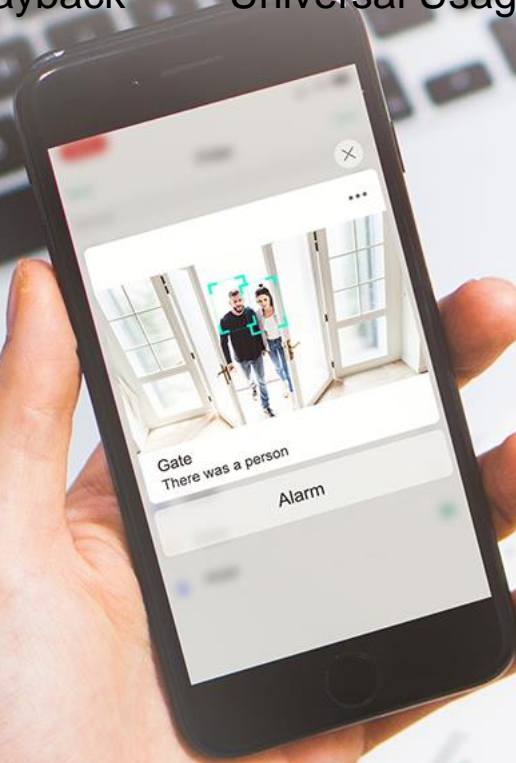

# App Control

View what's happening around your house through the app.  
Easy live stream and video playback.

Two-way Audio

Video Playback

Universal Usage

Remote Control

Multi-user Sharing

PIR sensing and triggering, with the help of cloud-based intelligence, are more than just a little bit smarter.

PIR sensing technology + cloud image analysis

PIR triggers the camera, and real-time analysis is done in the cloud and notifications are pushed to the app instantly.