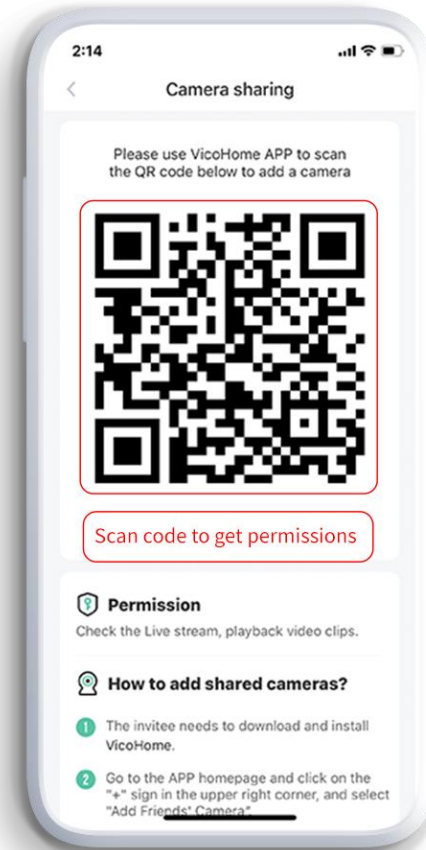

# Easy to share access with family and friends.

Access can be shared through the mobile app.  
Family and friends can scan the code to get camera access fast and easily.

Camera Sharing

Scan Code for Sharing