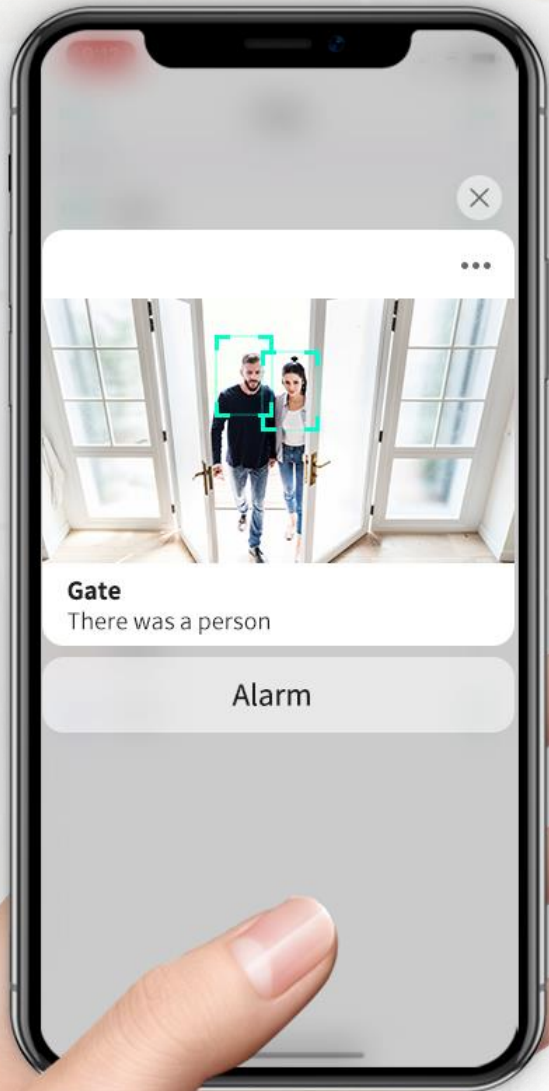

Smart Notification

Set targeted category in the app, and the cloud AI system will only push notifications when the targets are detected. No more redundant pushes.

Push activities of humans