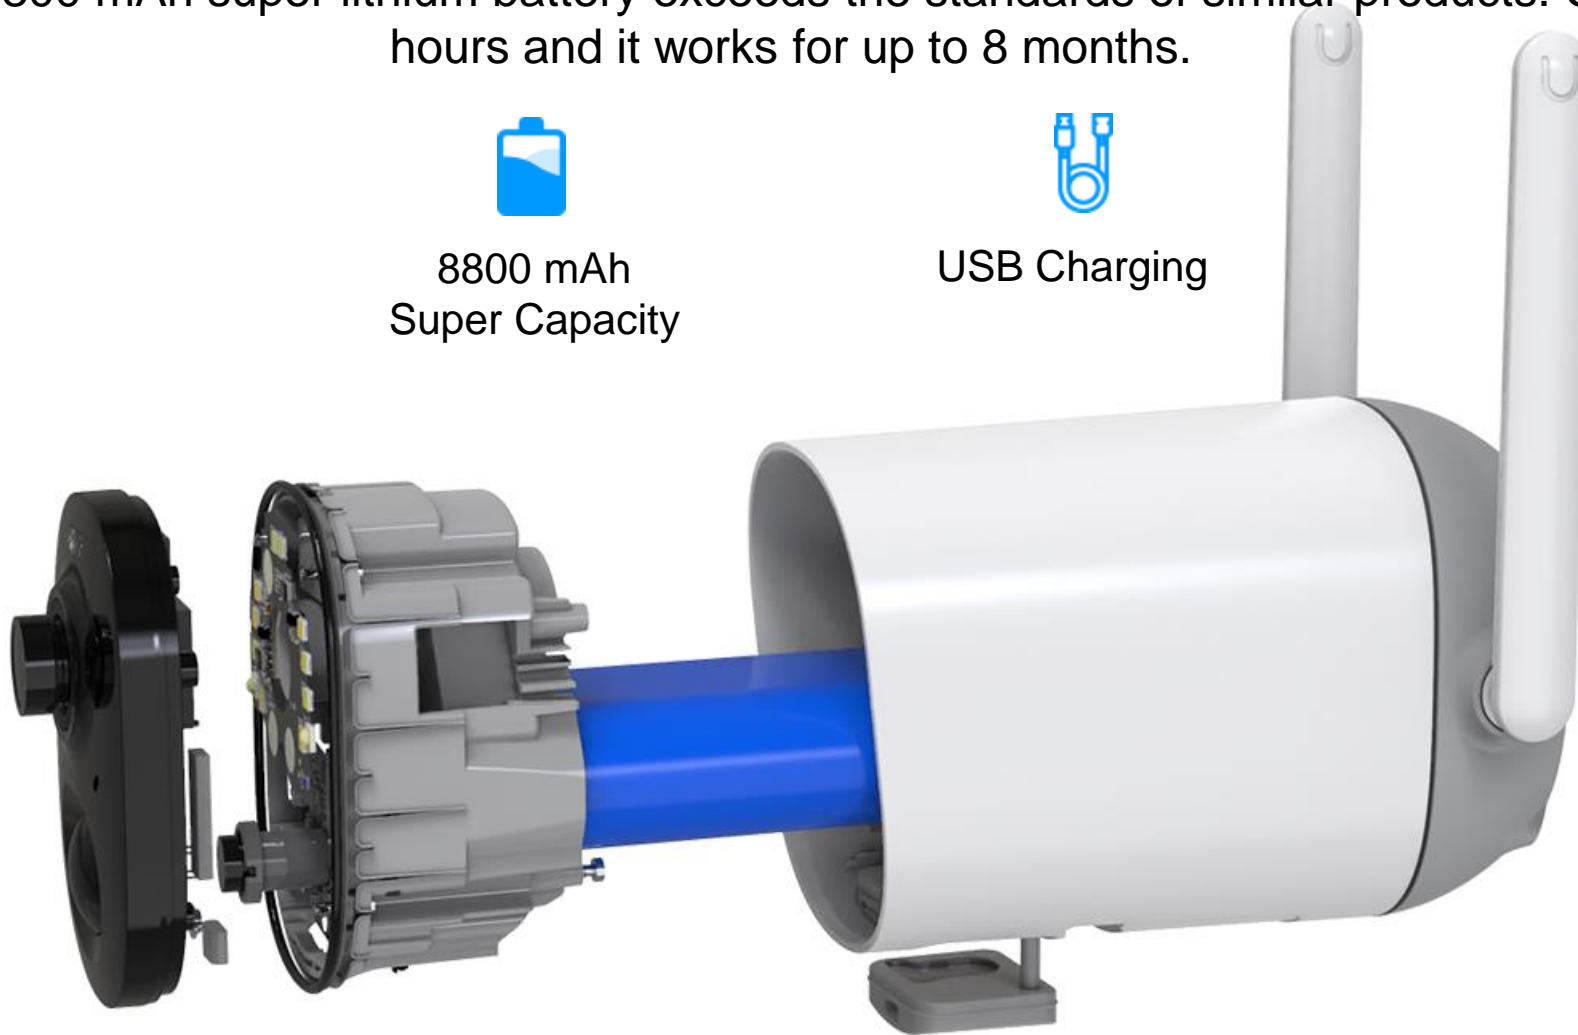

Long battery life. Always on Guard.

The built-in 8800 mAh super lithium battery exceeds the standards of similar products. Charge for 17 hours and it works for up to 8 months.

8800 mAh
Super Capacity

USB Charging